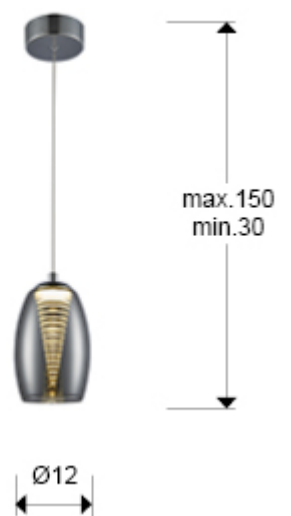

Nebula

584102

1 Light Pendants

Recommended product

Lamp of 1 LED light, made of metal, chrome finish. Double shade, exterior made of shimmered glass and interior in clear polycarbonate with layered cone shape. Adjustable in length. 5W LED. 450 lm 3.000 K.

Product not adaptable for use at 110v voltage. - This lamp is supplied with GRAVITY TOGGLES, to improve ceiling fixing.

GENERAL INFORMATION

Catalogue: i42 Iluminación
Page: 215
EAN Code: 8435435321666
Type: 1 Light Pendants
Collection: Nebula

SIZES

Sizes: Ø 12.0 ↓ 18.0 cm
Height when installed: 30.0/ max. 150.0 cm
Weight: 0.8 Kg

SIZES WITH PACKAGING

Weight: 1.1 Kg
Volume: 0.0090m³
Sizes: ↔ 25.0 ↓ 17.0 ↗ 22.0 cm

TECHNICAL INFORMATION

IP protection: IP 20
Electric class: Class 1
Maximum power: 5W
Voltage: 180/240 V
Frequency: 50/60 Hz
Colour temperature: 3,000 K
Average lifespan: 30,000 h
CRI: >80

DRIVER LED

Make: SCHULLER
Model: 73108
Quantity: 1 Units
Dimmable: No
Maximum power: 9W
Frequency: 50-60 Hz
Primary voltage: 180-240 V
Type: Voltaje constante
Secondary voltage: 24 V
Sizes: ↔ 10,0 ↓ 1,7 ↗ 3,6 cm